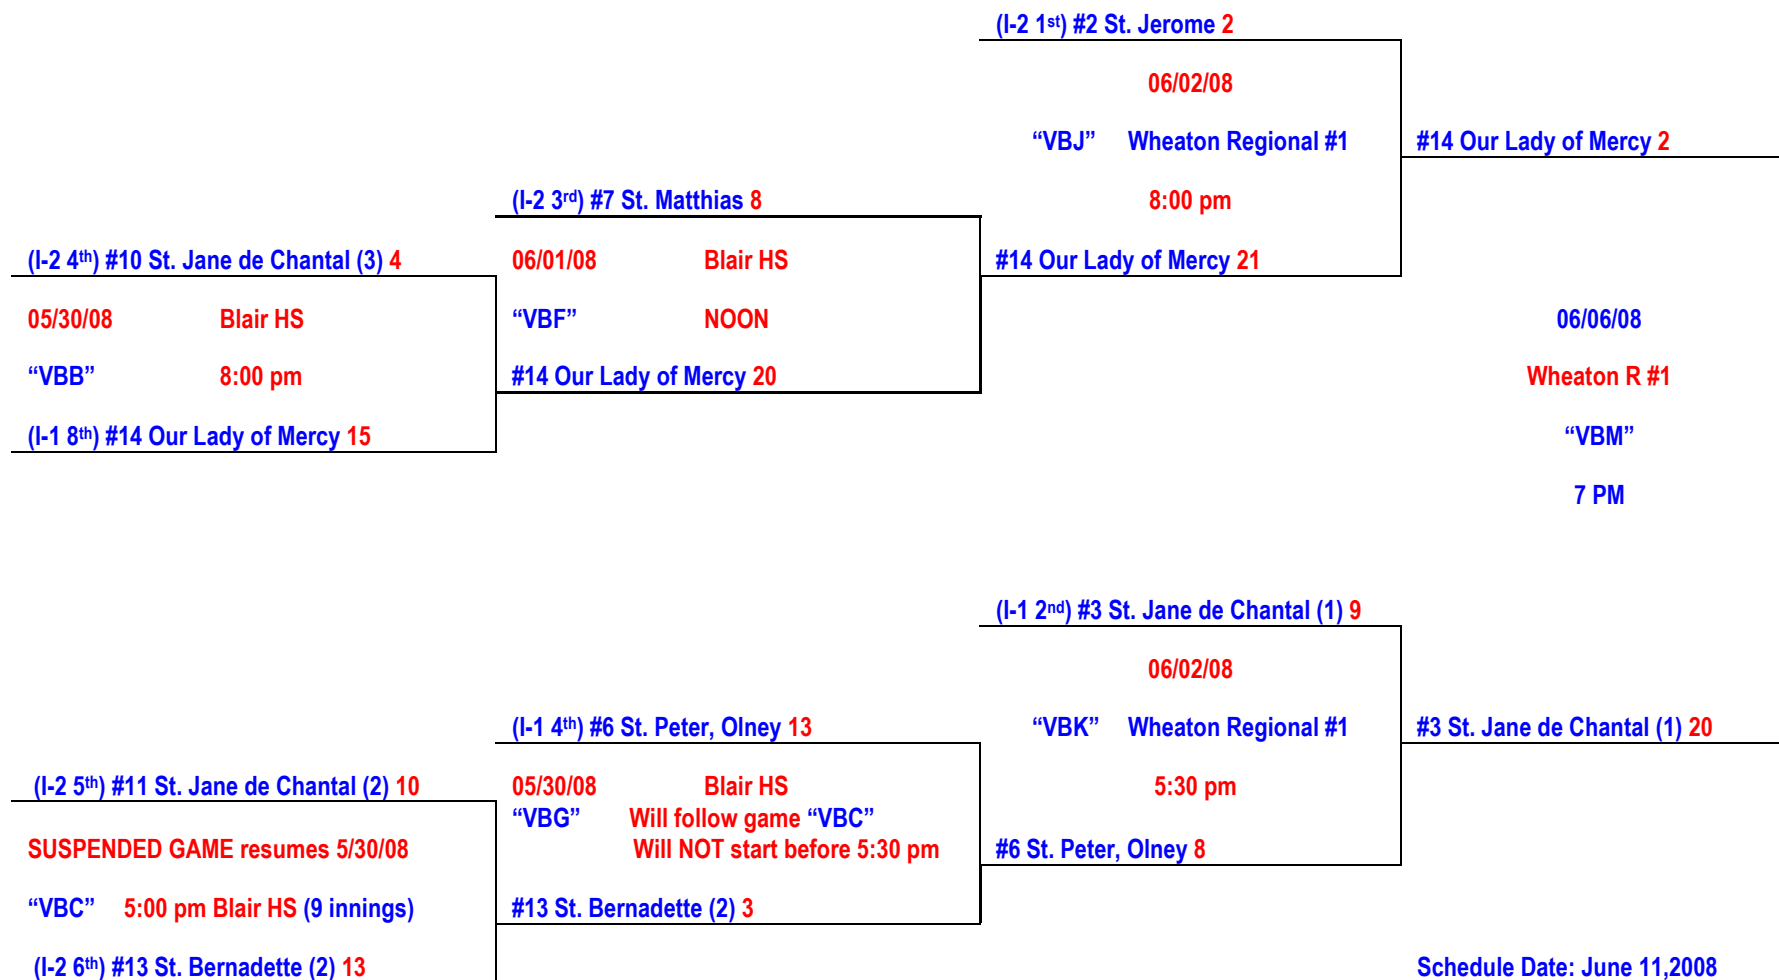

**Archdiocese of Washington CYO
VARSITY BOYS MID-ATLANTIC
BASEBALL CITY CHAMPIONSHIP
BOTTOM OF THE BRACKET (RAIN)**

Schedule Date: June 11,2008

The HIGHER seed is the home team. PLEASE call in scores BEFORE leaving the game site.
There is NO time limit for playoff games, the *INNING* slaughter rule does NOT apply but the game slaughter rule is still in effect.