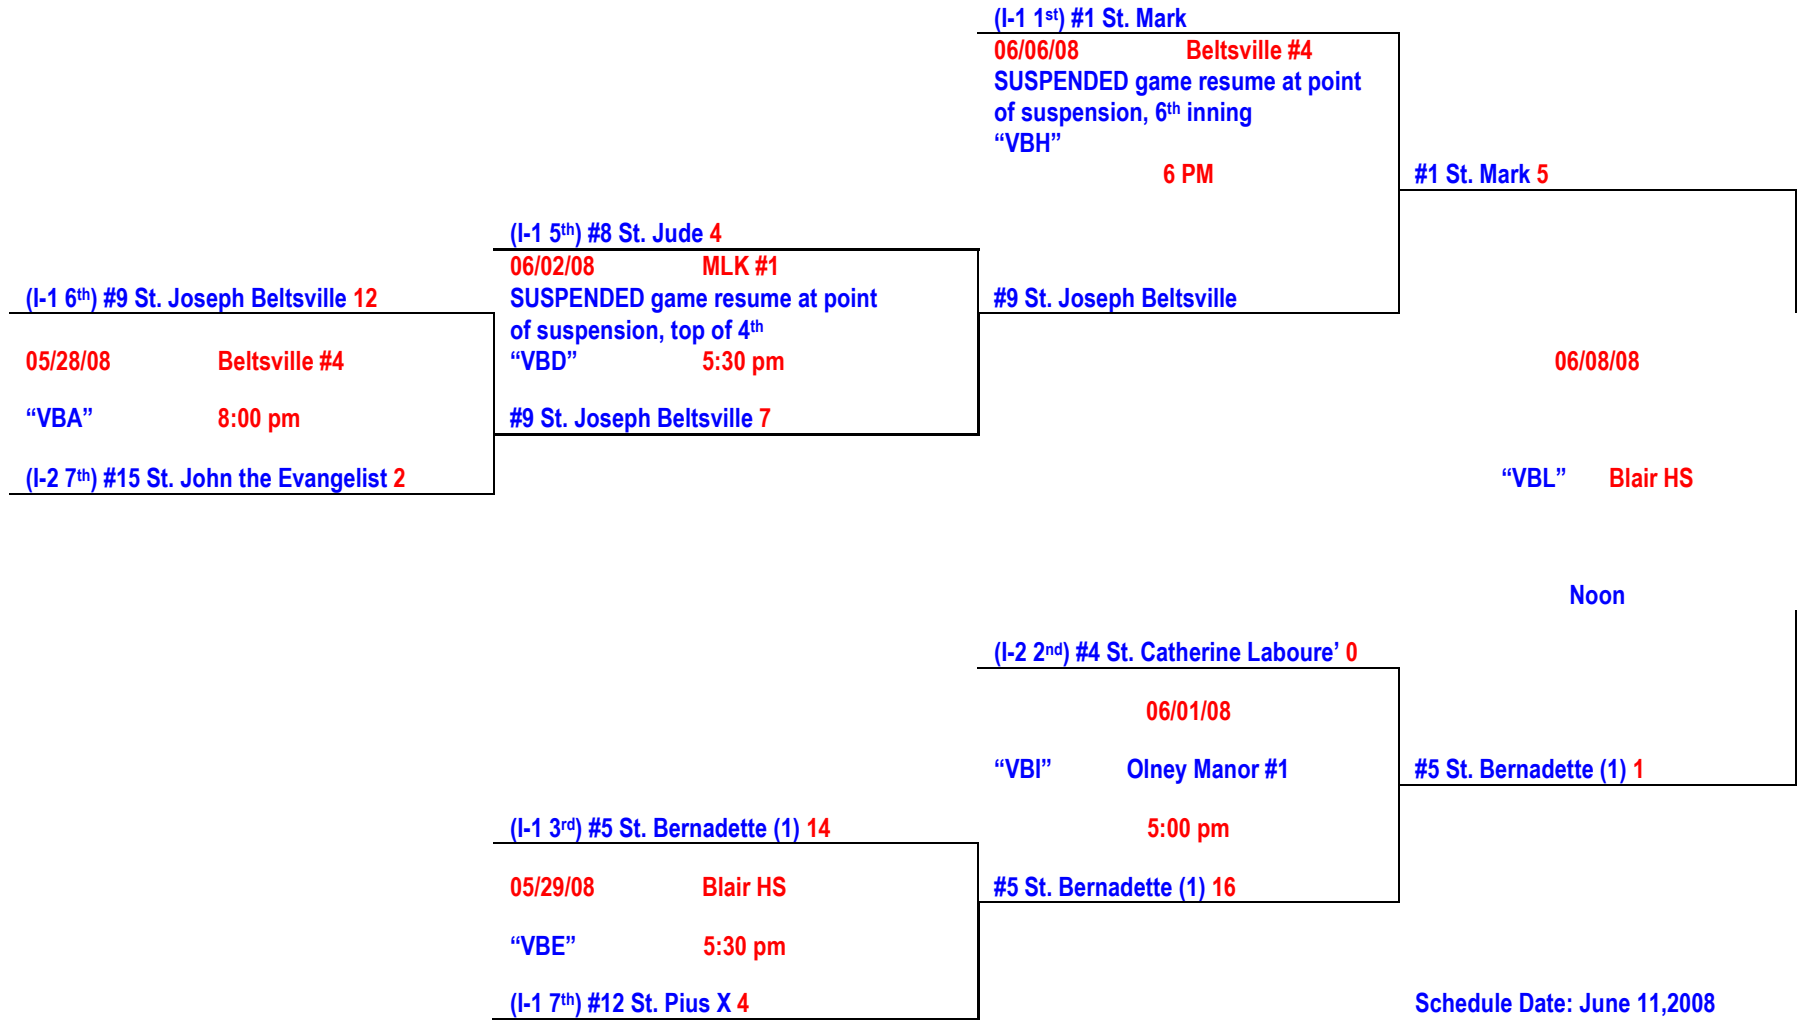

2007 - 2008
Archdiocese of Washington CYO
VARSITY BOYS MID-ATLANTIC
BASEBALL CITY CHAMPIONSHIP
TOP OF THE BRACKET (RAIN)

The HIGHER seed is the home team. PLEASE call in scores BEFORE leaving the game site.
There is NO time limit for playoff games, the *INNING* slaughter rule does NOT apply but the game slaughter rule is still in effect.