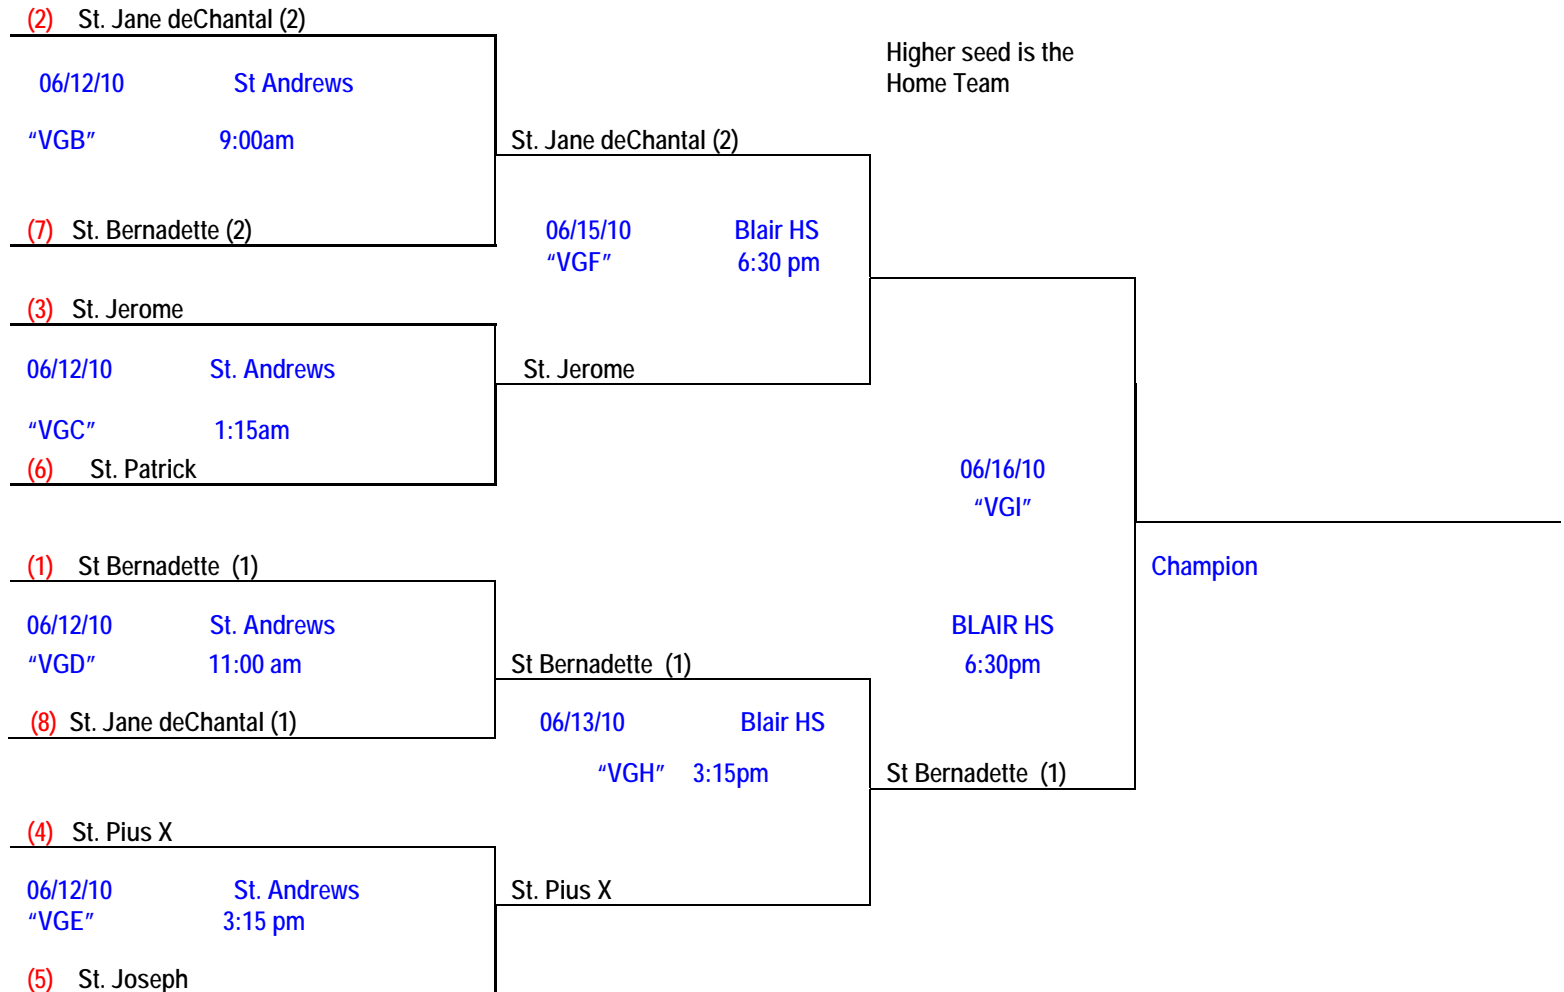

**2009 - 2010**  
**Archdiocese of Washington OYM-CYO**  
**JUNIOR VARSITY GIRLS MID-ATLANTIC**  
**SOFTBALL CITY CHAMPIONSHIP**  
**SCHEDULE 06/08/10**

For the first round games the Home team is the team listed in the TOP of the bracket. PLEASE call in scores BEFORE leaving the game site. There is NO time limit for playoff games, the *inning* slaughter rule does NOT apply but the game slaughter rule is still in effect.