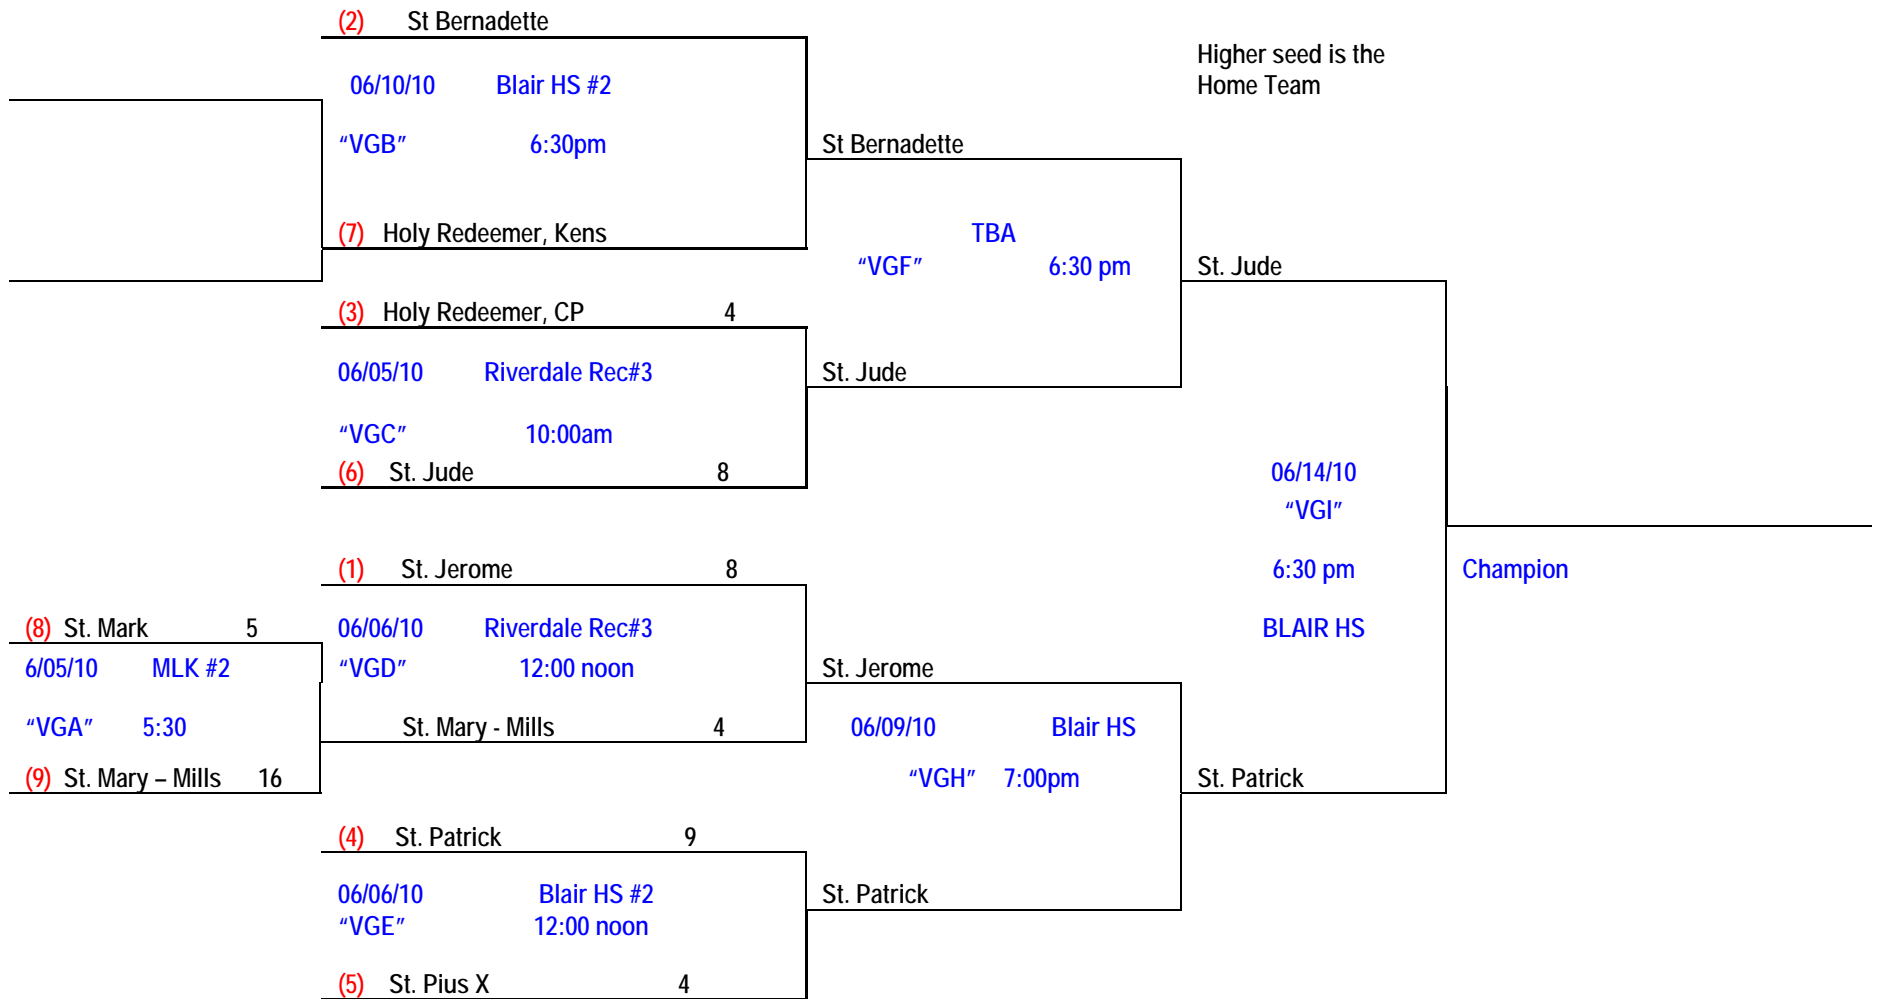

2009 - 2010
Archdiocese of Washington OYM-CYO
VARSITY GIRLS MID-ATLANTIC
SOFTBALL CITY CHAMPIONSHIP
SCHEDULE 06/01/10

For the first round games the Home team is the team listed in the TOP of the bracket. PLEASE call in scores BEFORE leaving the game site. There is NO time limit for playoff games, the *inning* slaughter rule does NOT apply but the game slaughter rule is still in effect.