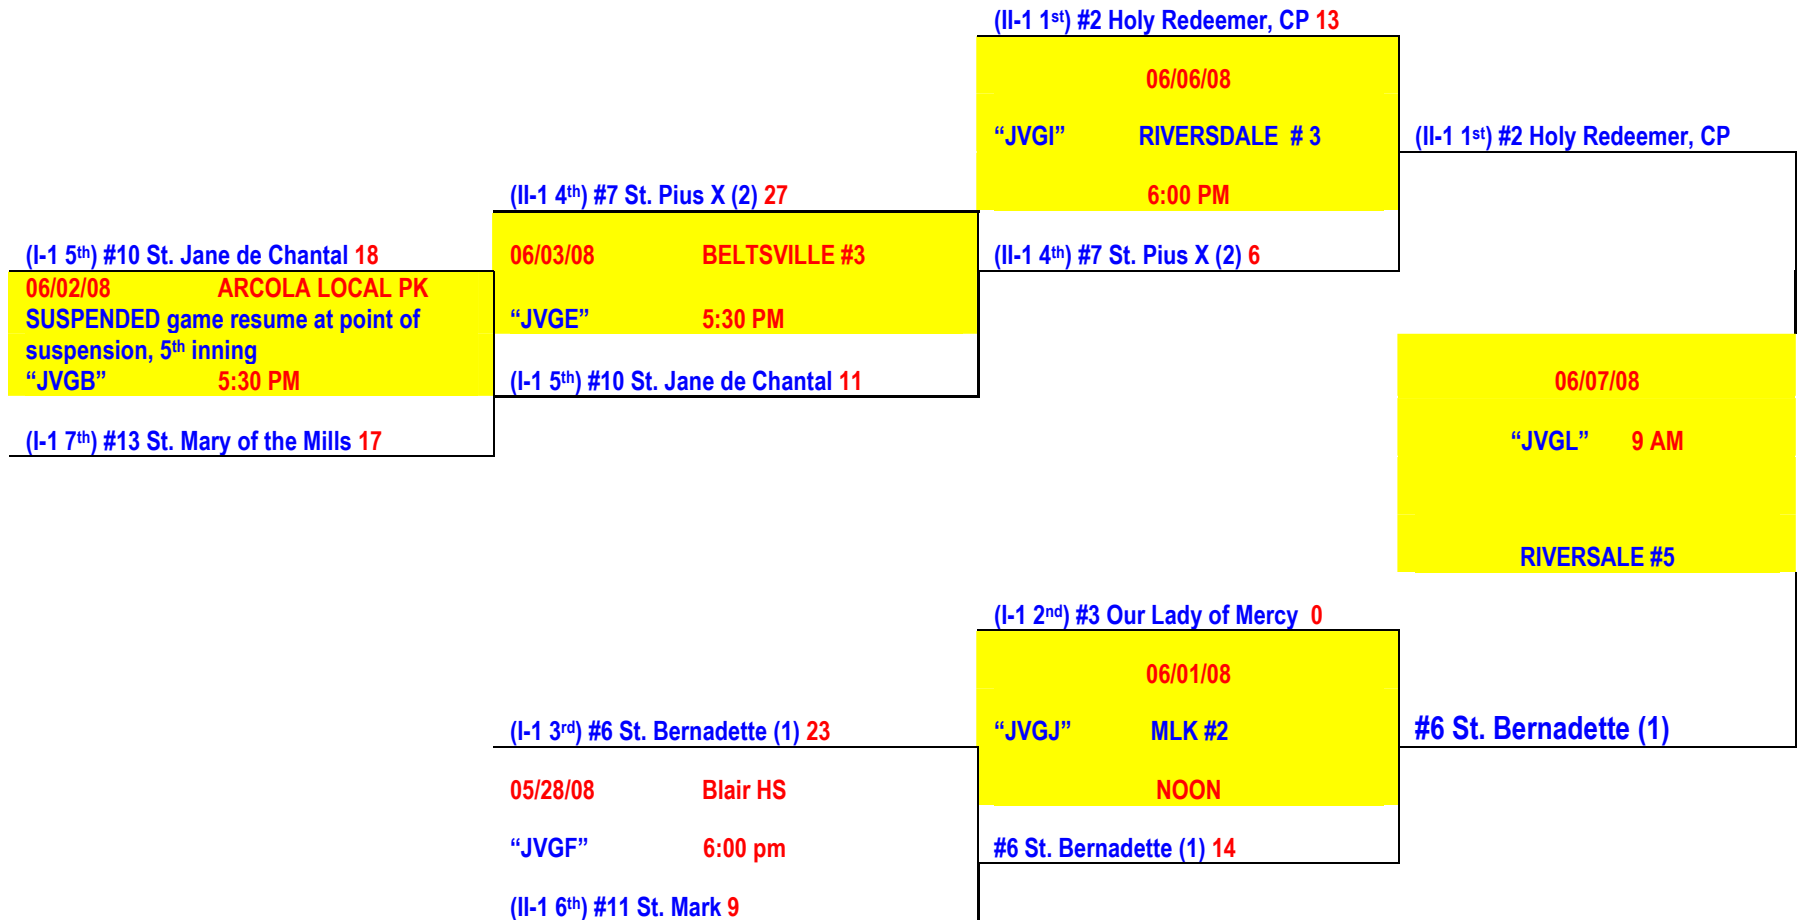

2007 - 2008
Archdiocese of Washington CYO
JUNIOR VARSITY GIRLS MID-ATLANTIC
SOFTBALL CITY CHAMPIONSHIP
BOTTOM OF THE BRACKET (RAIN)

Schedule Date: June 10, 2008

The HIGHER seed is the home team. PLEASE call in scores BEFORE leaving the game site.
There is NO time limit for playoff games, the *INNING* slaughter rule does NOT apply but the game slaughter rule is still in effect.