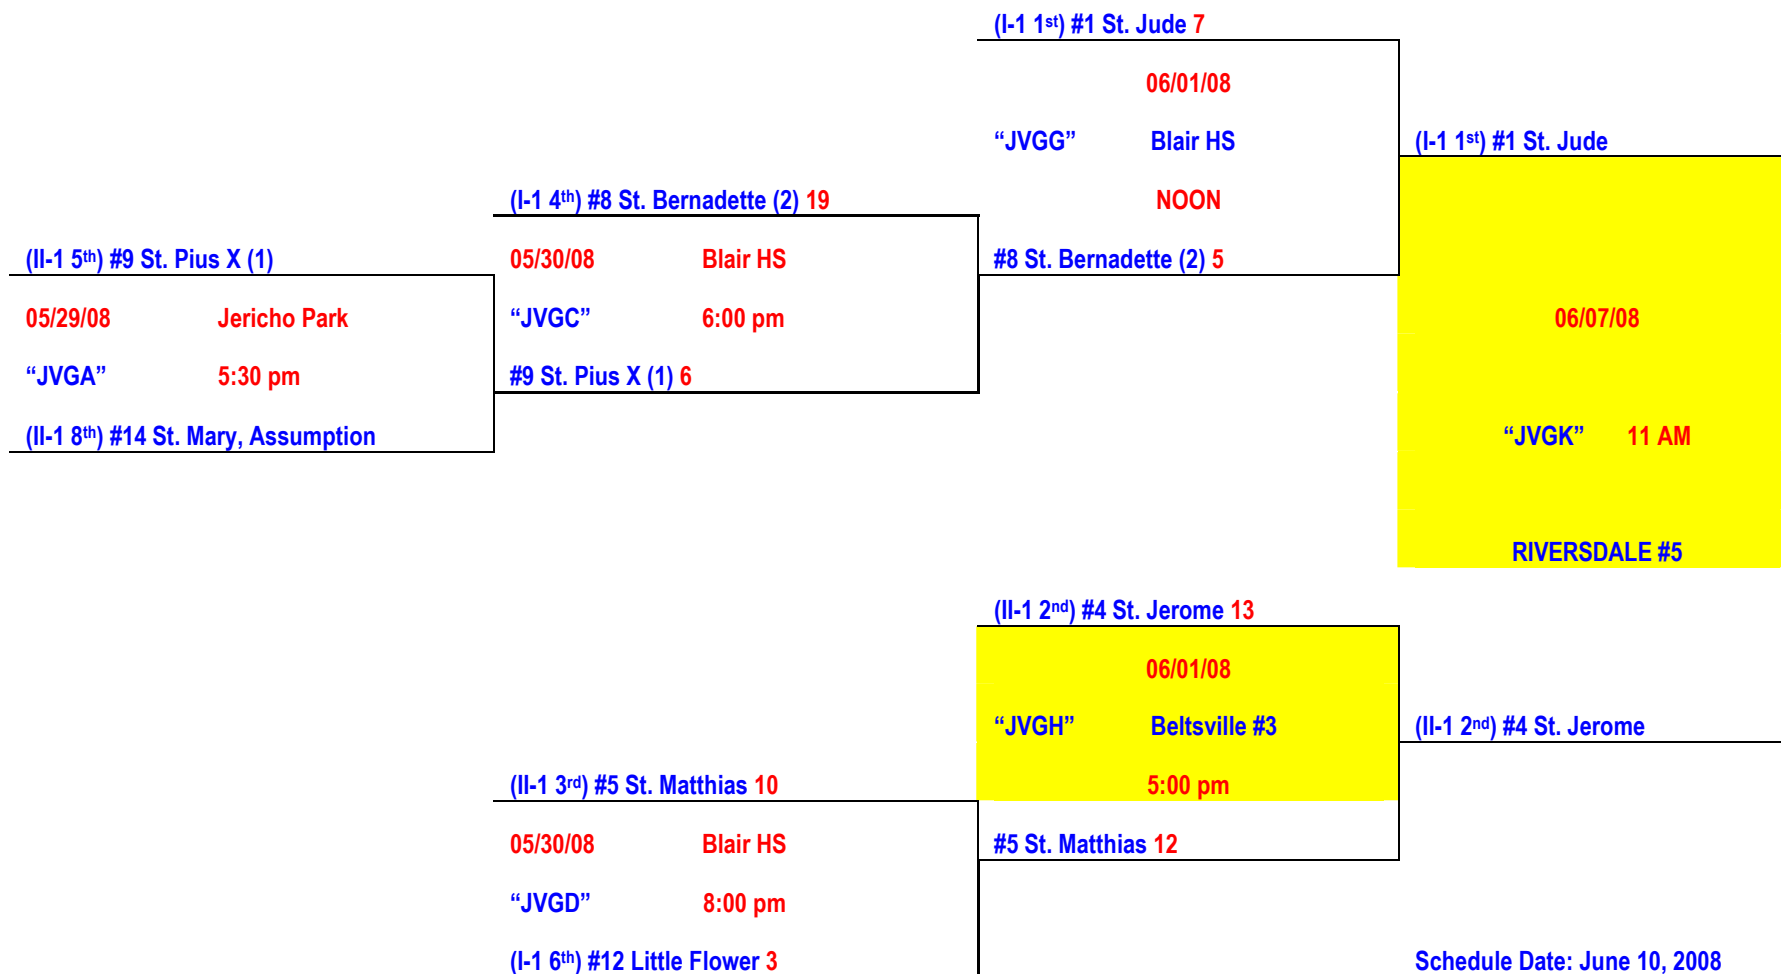

2007 - 2008
Archdiocese of Washington CYO
JUNIOR VARSITY GIRLS MID-ATLANTIC
SOFTBALL CITY CHAMPIONSHIP
MAIN DRAW (RAIN)

(I-1 1 st) #1 St. Jude 7	06/01/08 Blair HS			
"JVGG"	NOON	(I-1 1 st) #1 St. Jude 22		
#8 St. Bernadette (2) 5		06/07/08		
		"JV GK"	RIVERSDALE #5	(I-1 1 st) #1 St. Jude 14
(II-1 2 nd) #4 St. Jerome 13		11 AM		
06/01/08 Beltsville #3		(II-1 2 nd) #4 St. Jerome 6		
"JVGH"	5:00 pm			Sunday June 8, 2008
#5 St. Matthias 12				
(II-1 1 st) #2 Holy Redeemer, CP 13				(I-1 1 st) #1 St. Jude
06/06/08 RIVERSDALE #3				CHAMPION
"JVGI"	6:00 PM	(II-1 1 st) #2 Holy Redeemer, CP 6		Wheaton Regional #2
(II-1 4 th) #7 St. Pius X (2) 6		06/07/08		
		"JVGL"	RIVERSDALE #5	#6 St. Bernadette (1) 3
(I-1 2 nd) #3 Our Lady of Mercy 0		9:00 AM		
06/01/08 MLK #2		#6 St. Bernadette (1) 25		
"JV GJ"	NOON			
#6 St. Bernadette (1) 14				

Schedule Date: June 10, 2008

The HIGHER seed is the home team. PLEASE call in scores BEFORE leaving the game site.
 There is NO time limit for playoff games, the *INNING* slaughter rule does NOT apply but the game slaughter rule is still in effect.

2007 - 2008
Archdiocese of Washington CYO
JUNIOR VARSITY GIRLS MID-ATLANTIC
SOFTBALL CITY CHAMPIONSHIP
TOP OF THE BRACKET (RAIN)

The HIGHER seed is the home team. PLEASE call in scores BEFORE leaving the game site.
 There is NO time limit for playoff games, the *INNING* slaughter rule does NOT apply but the game slaughter rule is still in effect.